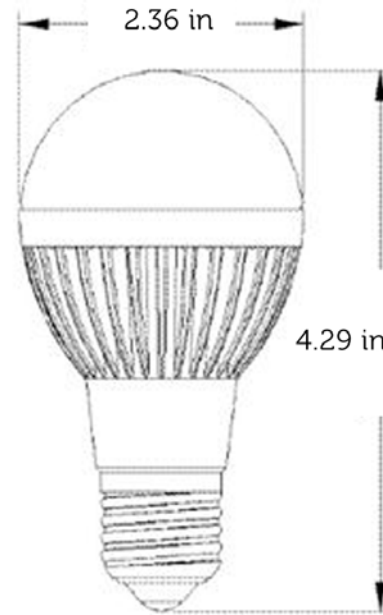

PRODUCT DESCRIPTION

The Prism Topaz is a dimmable LED lamp that casts warm or cool white light. It replaces compact fluorescents and up to 40W incandescents.

- Up to 80% reduction in energy costs.
- 35,000 to 47,000 more lifetime hours than traditional types of lighting.
- 3-year warranty.
- Isolated power driver and current protection.
- No mercury, lead, or harmful gases.
- Suitable for commercial and residential applications.
- Special frosted glass cover creates even distribution and high luminosity.
- UL listed and CE approved.
- TRIAC dimmable technology.

*Prism bulbs may not work with all dimmers.

SPECIFICATIONS

Shape	Dimensions	Base	AC
A19*	Diameter: 2.36in/60mm Height: 4.29in/109mm	E26	110-140V

Power Consumption	6.4
LED Current	320mA
Beam Angle	140
Luminous Flux Warm White	300
Luminous Flux Cool White	440

Feature	Dimmable*
Warm White	3000K; CRI-80
Cool White	6000K; CRI-75

*Shape and size of bulb are based on standardized lighting industry measurement.

ORDERING INFORMATION: CATALOGUE

A19	TOP		E26		140	
Shape	Item	Type	Base	Color	Beam Angle	Housing Color
A19	TOP	S (standard) D (dim)	E26	3000 6000	140	0 (silver) 1 (orange)