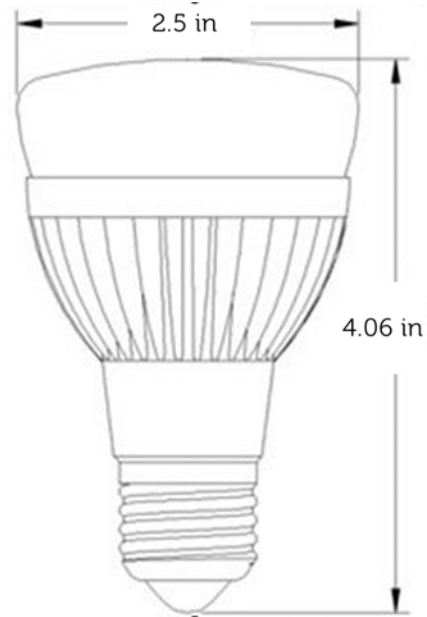

### PRODUCT DESCRIPTION

The Prism Peridot is a dimmable LED lamp that casts warm or cool white light. It replaces compact fluorescent bulbs and up to 40W incandescent bulbs.

- Over 80% reduction in energy costs.
- 3-year warranty.
- 35,000 to 47,000 more lifetime hours than compact fluorescents and incandescents.
- Easy install with screw-in E26 base.
- No mercury, lead, or harmful gases.
- Excellent for commercial and residential applications, such as in restaurants, office space and homes.
- Special frosted glass cover creates even distribution and high luminosity.
- UL listed and CE approved.
- TRIAC dimmable technology.

### SPECIFICATIONS

Shape	Dimensions	Base	AC
R20*	Diameter: 2.5in/63.5mm Height: 4.06in/103mm	E26	110-140V

Power Consumption	6.4
LED Current	320mA
Beam Angle	140
Luminous Flux Warm White	320
Luminous Flux Cool White	400

Feature	Dimmable*
Warm White	3000K; CRI-80
Cool White	6000K; CRI-75

\*Shape and size of bulb are based on standardized lighting industry measurement.

### ORDERING INFORMATION: CATALOGUE #

Shape	Item	Type	Base	Color	Beam Angle	Housing Color
R20	PER	S (standard) D (dim)	E26	3000 6000	140	0 (silver) 1 (orange)