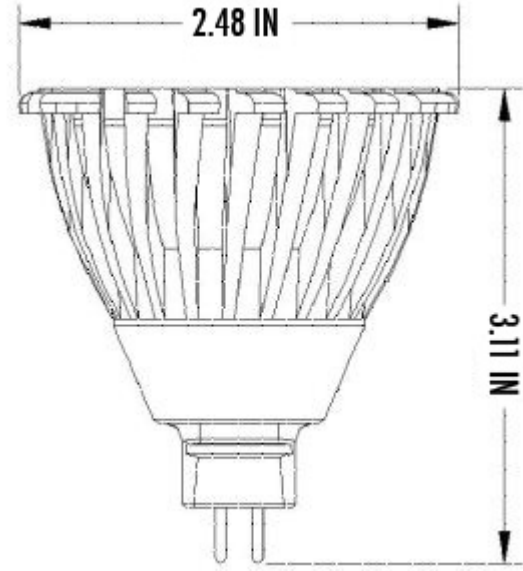

PRODUCT DESCRIPTIONS

Prism Heliodor is an LED lamp that casts warm or cool white light. It replaces compact fluorescent bulbs and up to 25W incandescent bulbs.

- Up to 80% reduction in energy costs.
- 3-year warranty.
- 35,000 to 47,000 more lifetime hours than traditional types of lighting.
- Meets brightness levels of a 25W incandescent bulb.
- E26 base for easy screw-in installation.
- No mercury, lead, or harmful gases.
- Custom manufactured for your color temperature, beam spread, and luminosity needs.
- Suitable for commercial and residential environments.
- Special acrylic lens creates even distribution and high luminosity.
- UL listed and CE approved.

SPECIFICATIONS

Shape	Dimensions	Base	AC
PAR20*	Diameter: 2.48in/63mm Height: 3.11in/79mm	E26 Gu10 Gu5.3	110-140V

Power Consumption	6
LED Current	430mA
Beam Angle	15/25/ 45/60
Luminous Flux Warm White	180
Luminous Flux Cool White	250

Options	
Warm White	3000K; CRI-80
Cool White	6000K; CRI-75

*Shape and size of bulb are based on standardized lighting industry measurement.

ORDERING INFORMATION: CATALOGUE

PAR20	HEL	S				
Shape	Item	Type	Base	Color	Beam Angle	Housing Color
PAR20	HEL	S (standard)	E26 Gu10 Gu5.3	3000 6000	15 25 45 60	0 (silver) 1 (orange)