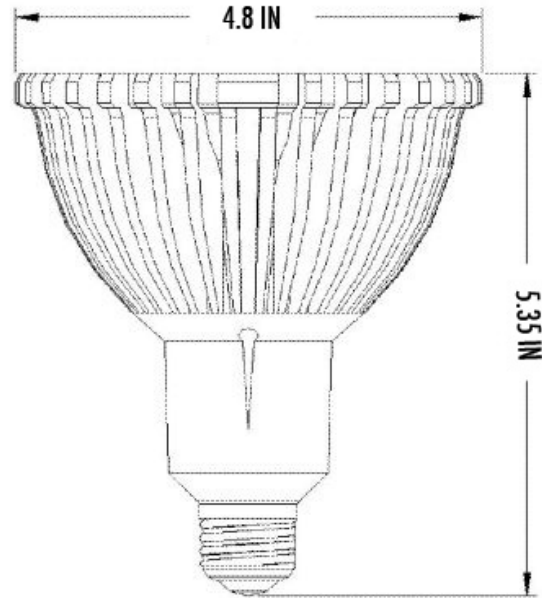

PRODUCT DESCRIPTION

Prism Geode is a dimmable LED lamp that casts warm or cool white light. It replaces compact fluorescent bulbs and up to 90W incandescent bulbs.

- Up to 80% energy reduction compared to traditional lighting.
- 3-year warranty.
- 35,000 to 47,000 more lifetime hours than compact fluorescent and incandescent lamps.
- Matches brightness levels of a 90W incandescent bulb.
- Easy install with screw-in E26 base.
- No mercury, lead, or harmful gases.
- Custom manufactured for your color temperature, beam spread, and luminosity needs.
- Suitable for commercial and residential applications.
- TRIAC dimmable system.
- Special acrylic lens creates even light distribution and high luminosity.
- UL Listed and CE approved.

*Prism bulbs may not work with all dimmers.

SPECIFICATIONS

Shape	Dimensions	Base	AC
PAR38*	Diameter: 4.8in/122mm Height: 5.35in/136mm	E26	110-140V

Power Consumption	16W
LED Current	320mA
Beam Angle	15/25/ 45/60
Luminous Flux Warm White	700
Luminous Flux Cool White	850

Feature	Dimmable*
Warm White	3000K; CRI-80
Cool White	6000K; CRI-75

*Shape and size of bulb are based on standardized lighting industry measurement.

ORDERING INFORMATION: CATALOGUE

Shape	Item	Type	Base	Color	Beam Angle	Housing Color
PAR38	GEO	S (standard) D (dim)	E26	3000 6000	15 25 45 60	0 (silver) 1 (orange)